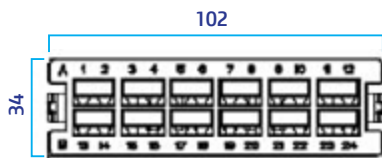

HydraX™ MPO Cassettes

Fast-Plug High Density Fibre Optic MPO Cassettes

TECHNICAL DATA

PRODUCT CODE

DESCRIPTION

CA-1010246A

24 ports LC-MPO Male Singlemode G657 A1 Cassette, Polarity A

CA-1010243B

24 ports LC-MPO Male Multimode OM3 Cassette, Polarity B

CA-1010244BP

24 ports LC-MPO Male Multimode OM4 Cassette, Premium, Polarity B

Related Products

PRODUCT CODE

DESCRIPTION

PP-F161004100

1U 4 slots rack mount high density MPO(MPT) cassette patch panel