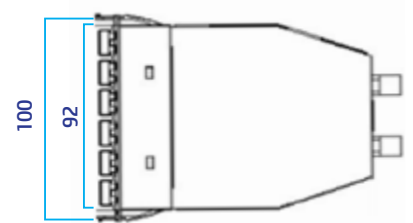

HydraX™ MPO Cassettes

Fast-Plug High Density Fibre Optic MPO Cassettes

TECHNICAL DATA

PRODUCT CODE

DESCRIPTION

CA-1010246A

24 ports LC-MPO Male Singlemode G657 A1 Cassette, Polarity A

CA-1010243B

24 ports LC-MPO Male Multimode OM3 Cassette, Polarity B

CA-1010244BP

24 ports LC-MPO Male Multimode OM4 Cassette, Premium, Polarity B

Related Products

PRODUCT CODE

DESCRIPTION

PP-F161004100

1U 4 slots rack mount high density MPO(MPT) cassette patch panel