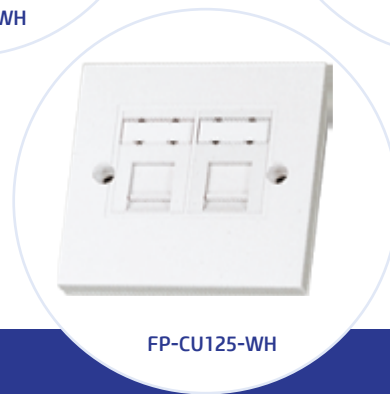

## Hydrak Face Plate

86\*86mm UK Type Face Plate

FP-CU415-WH

FP-CU425-WH

FP-CU325-WH

FP-CU115-WH

FP-CU125-WH

*HydraX™ UK style 86 \* 86mm Face Plate offers modular jack snap-in and insert module type. Both types designed to be loaded with HydraX™ KJ series modular jacks.*

*All face plates or modules come with the translucent window and large labeling for a better visibility. The insert module also available in flate or angle types for your choice.*

### CHARACTERISTICS OF FACE PLATE

Dimension of face plate	86 * 86 mm
Number of ports	1 or 2
Material of face plate	ABS
Material of ID plate	Polycarbonate
Material of dust cover/sutter	ABS

## 86\*86mm UK Type Face Plate