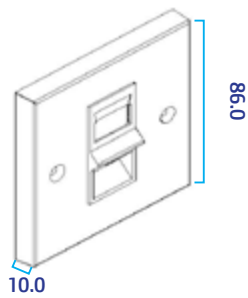

Hydrak Face Plate

86*86mm UK Type Face Plate

CHARACTERISTICS OF FACE PLATE FRAME

Dimension of Frame	86 * 86 mm (inner 50*50mm)
Material of Frame	ABS

TECHNICAL DATA

FP-CU415-WH