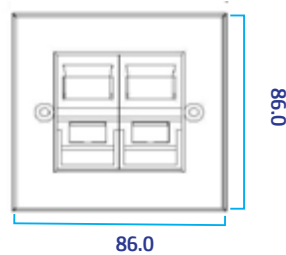

FP-CU425-WH