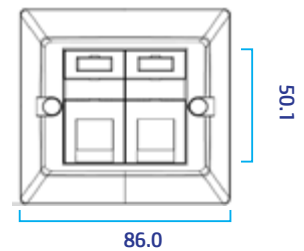

FP-CU325-WH