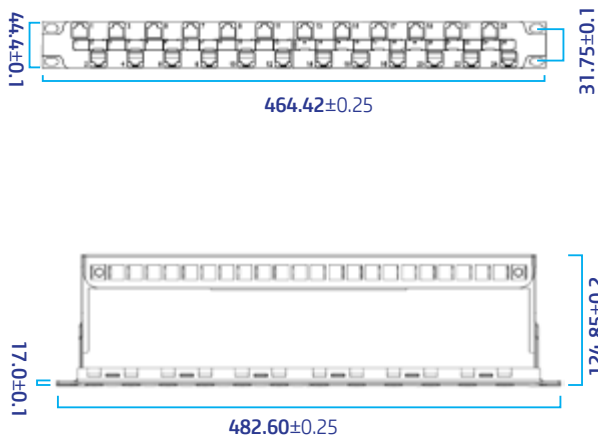

HydraX™ Patch Panel

1U 24port Unloaded Staggered Patch Panel

HydraX™ Staggered patchpanel is suitable for Cat6a unshielded keystone jack.

The special staggered ports design can minimize the alien crosstalk for 10G and below applications.

Features and Benefits

Standard 1RU 19" rack-mountable panel with label cover and holder.

Design to minimize the Alien Crosstalk for 10G application.

Includes the rare cable management to facilitate proper bending radius of cable.

Characteristics & Properties

Number of Ports	24 ports
Panel Body	SPCC 1.8mm thickness
Cable Management	SPCC 1.8mm thickness
Color of Panel	Black RAL 9005

PRODUCT CODE	DESCRIPTION
PP-CUB124100-C	HydraX™ 1U 24P Staggered unloaded patch panel with cable management