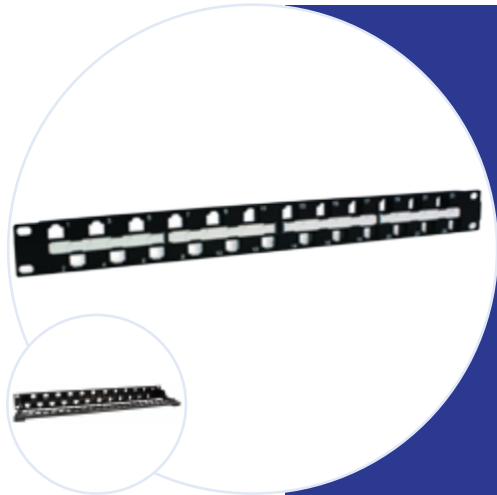

HydraX™ Patch Panel

1U 24port Unloaded Staggered Patch Panel

HydraX™ Staggered patchpanel is suitable for Cat6a unshielded keystone jack.

The special staggered ports design can minimize the alien crosstalk for 10G and below applications.

Features and Benefits

Standard 1RU 19" rack-mountable panel with label cover and holder.

Design to minimize the Alien Crosstalk for 10G application.

Includes the rare cable management to facilitate proper bending radius of cable.

Characteristics & Properties

Number of Ports	24 ports
Panel Body	SPCC 1.8mm thickness
Cable Management	SPCC 1.8mm thickness
Color of Panel	Black RAL 9005

PRODUCT CODE	DESCRIPTION
PP-CUB124100-C	HydraX™ 1U 24P Staggered unloaded patch panel with cable management

Related Products

PRODUCT CODE	DESCRIPTION
KJ-6A0110-BK	HydraX™ Cat.6A 180° unshielded Tool-Free modular jack, Black color